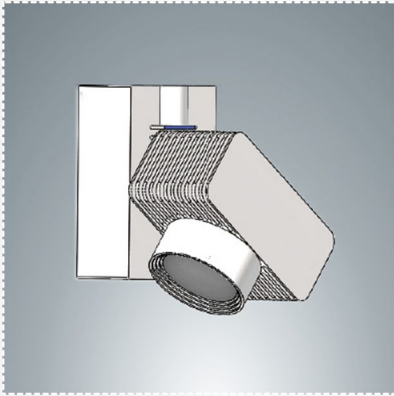

LED TRACK LIGHT

CRI	luminous angle	IP	Life	Ambient temperature	Color	Green	Save
>80	5°~120°	IP 20	50000H	-35°C 65°C	3000K > 80lm/w F>21lm/W		\$80%

Model	KONS KIT903
LIGHT SOURCE	COB
WORKING VOLTAGE	AC110V-AC220V
POWER	30W
BEAM ANGLE	15°/24°/36°
COLOR TEMPERATURE	3000K/4000K/6000K
LIGHT EFFICIENCY	>80lm/W
COLOR RENDERING INDEX	Ra>85
OPERATING TEMPERATURE	-25-+40
RATED LIFE HOURS	35,000H-50,000H
LED CHIP	CREE, SAMSUNG, EPISTAR